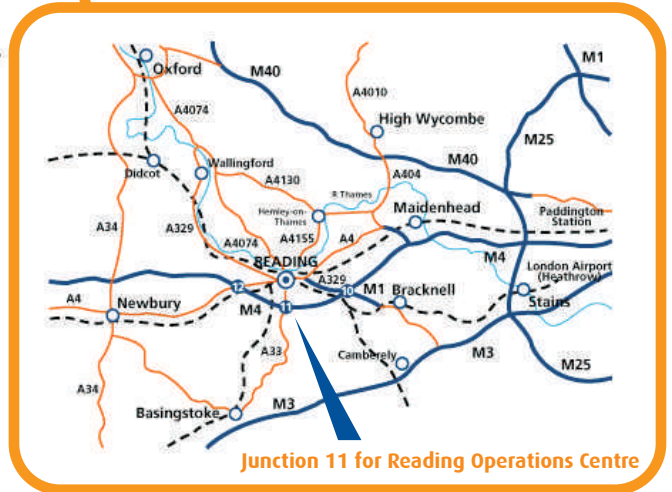

Kensington Mortgages, Reading

- How to find us

Kensington Mortgages
Reading International Business Park
Basingstoke Road
Reading
RG2 6DB

Reading International Business Park (MCI) is one of Reading's premier locations and is located adjoining Junction 11 of the M4 and is highly visible from the motorway itself.

By road

- From the M4 take Junction 11 onto the M33 towards Reading town centre. Follow the signs on the A33 to the MCI Building (Reading International).
- Reading town centre - 4 miles
- London - 41 miles
- London Airport Heathrow - 27 miles
- London Airport Gatwick - 56 miles

By train

- Reading Station is a major hub to all intercity services travelling from London Paddington throughout the country.
- Paddington - 25 minutes
- Heathrow Airport - 15 minutes from Paddington
- Trains leave Reading every 15 minutes
- Buses run on a regular basis from Reading Station to Reading International

By bus

- Follow the signs in Reading Station indicating the buses going to the MCI Building. Visit http://www.firstgroup.com/ukbus/southeast/berkshirethames/timetables/timetab le.php?day=1&source_id=2&service=501&routeid=18229 for the timetable for the Bus to Reading International (please note: the bus company still calls the building Worldcom).
- Visit <http://www.plusbus.info/pdfs/PB2075.pdf> for information on all the bus routes in Reading. This link also shows where the bus stop is located in Reading Town Centre and also has information about other bus services to and from Reading.